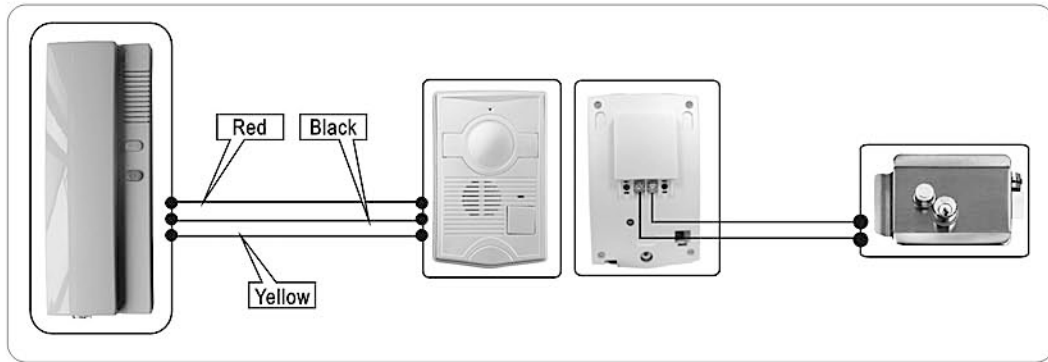

AUDIO DOORPHONE SYSTEM MANUAL

Specifications

Power supply: AC 110V-240V / 50Hz-60Hz
 Power consumption: About 150mA in operation
 Operation temperature: -15°C ~ +50°C
 Calling Tone: "Ding Dong" chime
 External dimension:
 210 (L) × 79 (W) × 45 (H) mm

Wiring diagram

Operation

1
3 2

Installation

The optimum height of the indoor phone and outdoor station for installation is 145~160 cm from the ground (This data provides to consult only).