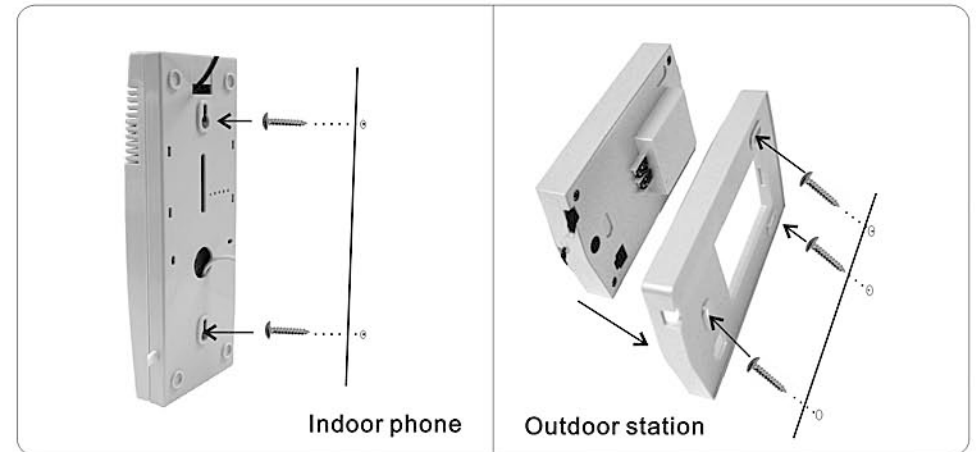

Wiring diagram

Operation

1
3 2

Installation

The optimum height of the indoor phone and outdoor station for installation is 145~160 cm from the ground (This data provides to consult only).